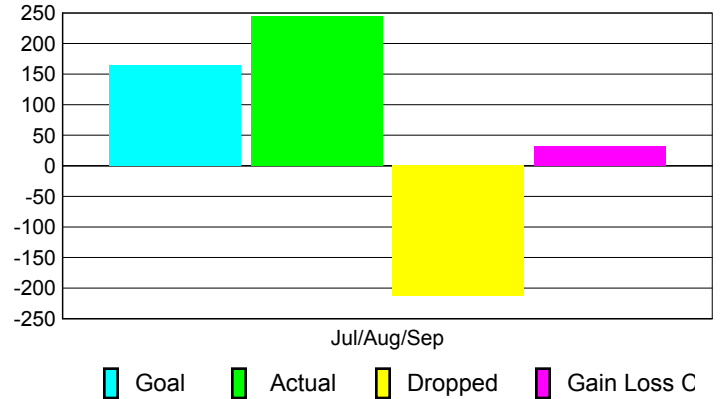

Membership Results 2010-2011

Goal, New, Dropped, Gain/Loss