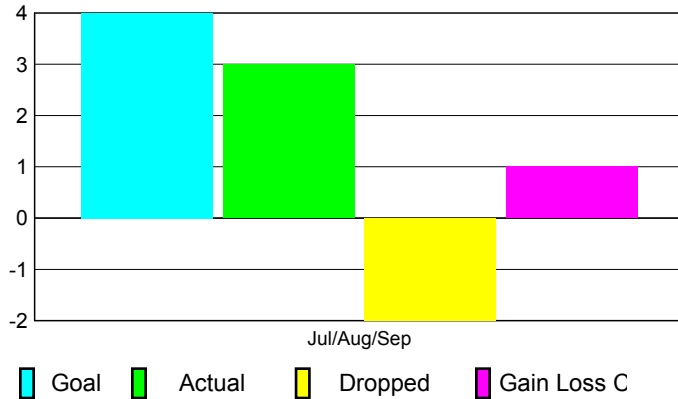

2010-2011 GMT Reports for District (or Undistricted) **District 354 E**

GMT: KWANG-SOO JANG

Location: REPUBLIC OF KOREA

GMT CA: 5

CLUBS

Club Results
2010-2011

Clubs
2009-2010

Month	New Club Goal	Actual New Clubs	Actual Dropped Clubs	Gain/Loss of Clubs	Gain/Loss of Clubs
Jul/Aug/Sep	4	3	-2	1	0
Totals	4	3	-2	1	0

Club Results 2010-2011

Goal, New, Dropped, Gain/Loss

Comparison of Club Gain/Loss

Current Year Compared to the Previous Year

YTD Status Quo Clubs 2010-2011

Status Quo Clubs Compared to Status Quo Members

MEMBERSHIP