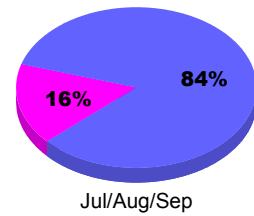

Membership Results
2010-2011

Membership
2009-2010

Month	Net Memb Goal	Actual New Memb	Actual Dropped Memb	Gain/Loss of Memb	Gain/Loss of Memb
Jul/Aug/Sep	165	245	-213	32	15
Totals	165	245	-213	32	15

Membership Results 2010-2011

Goal, New, Dropped, Gain/Loss

Comparison of Membership Gain/Loss

Current Year Compared to the Previous Year

Gender Comparison 2010-2011

■ Male ■ Female